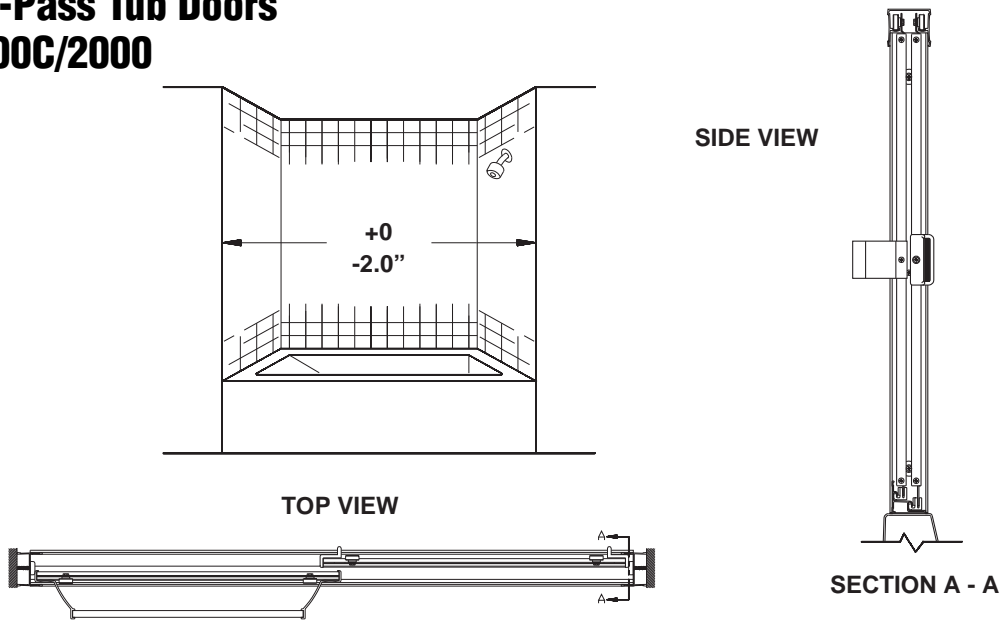

Showerglide™
Deluxe By-Pass Tub Doors
Series 1000C/2000

D I M E N S I O N S

Model	Frame Finish	Glass Panel Pattern	Door Height	Max. Opening
1000C-54S	Bright Silver	Hammered Texture	56⁷/₁₆"	54"
1000C-54G	Bright Gold	Hammered Texture	56⁷/₁₆"	54"
1000C-56S	Bright Silver	Hammered Texture	56⁷/₁₆"	56"
1000C-56G	Bright Gold	Hammered Texture	56⁷/₁₆"	56"
1000C-59S	Bright Silver	Hammered Texture	56⁷/₁₆"	59"
1000C-59G	Bright Gold	Hammered Texture	56⁷/₁₆"	59"
1001C-59S	Bright Silver	Clear	56⁷/₁₆"	59"
1001C-59G	Bright Gold	Clear	56⁷/₁₆"	59"
1010C-59S	Bright Silver	Cove Pattern	56⁷/₁₆"	59"
1010C-59G	Bright Gold	Cove Pattern	56⁷/₁₆"	59"
1025C-56S	Bright Silver	Clear/Beige Stripes	56⁷/₁₆"	56"
1025C-56G	Bright Gold	Clear/Beige Stripes	56⁷/₁₆"	56"
1025C-59S	Bright Silver	Clear/Beige Stripes	56⁷/₁₆"	59"
1025C-59G	Bright Gold	Clear/Beige Stripes	56⁷/₁₆"	59"
1062C-59S	Bright Silver	Clear/White Stripes	56⁷/₁₆"	59"
1062C-59G	Bright Gold	Clear/White Stripes	56⁷/₁₆"	59"
1100C-56S	Bright Silver	Hammered Texture w/ Mirror Panel	56⁷/₁₆"	56"
1100C-56G	Bright Gold	Hammered Texture w/ Mirror Panel	56⁷/₁₆"	56"
1100C-59S	Bright Silver	Hammered Texture w/ Mirror Panel	56⁷/₁₆"	59"
1100C-59G	Bright Gold	Hammered Texture w/ Mirror Panel	56⁷/₁₆"	59"
2001-59S	Bright Silver	Pebbled Texture/ Floral Fancies Pattern	56⁷/₁₆"	59"
2001-59G	Bright Gold	Pebbled Texture Floral Fancies Pattern	56⁷/₁₆"	59"

STERLING

★ Made in U.S.A.